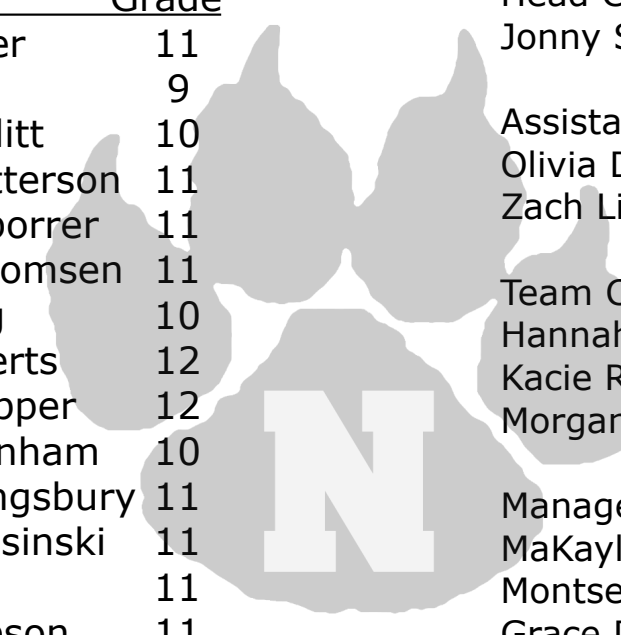

Head Coach:
Jonny Sneiderman

Assistant Coaches:
Olivia Denham
Zach Lillquist

Team Captains:
Hannah Thomsen
Kacie Rewerts
Morgan Tupper

Managers:
MaKayla Dunson
Montserrat Sanchez
Grace Daiker

JUNIOR VARSITY

NO.	Name	Grade
3	Maddie Dunham	10
4	Mayzi Weig	10
5	Bridget Patterson	11
6	Ashlynn Sporrer	11
11	Shelbi Hazlitt	10
12	Katelyn Kingsbury	11
16	Madison McGaffin	11
17	Aubrey Gibson	11

FRESHMAN

NO.	Name
2	Lily Goos
19	Savannah Hayes
21	Emma De Penning
22	Avery Hinson
25	Stephanie Lopez
26	Alexis Bartmess
30	Chloe Peterson
34	Gabrielle Joe
35	Shieann Flores

Gilbert Schools On Social Media

Instagram - Gilbert_CSD
Twitter - @gilbert_schools
@lindseybeeher
@GilbertINT
@ahsiowa

Facebook - Gilbert CSD
@GHSTIGERS_AD
@GilbertElem
@GMSIowa