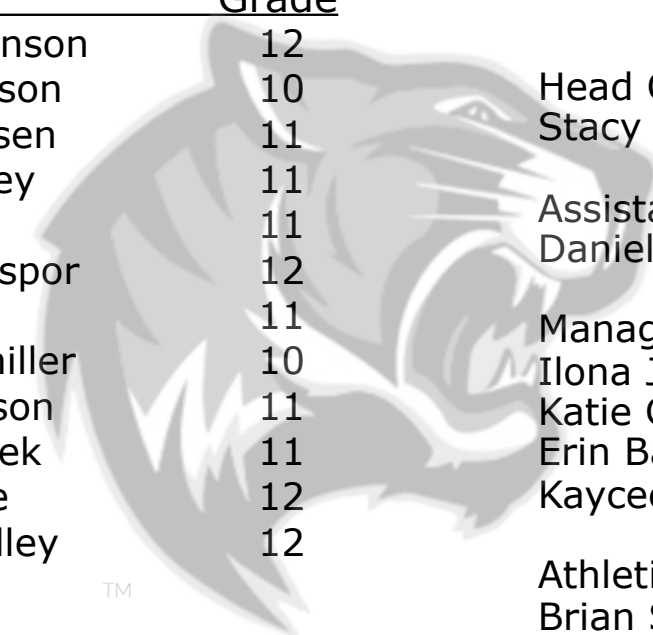

GILBERT

VARSAITY

NO.	Name	Grade
1	Isabelle Johnson	12
2	Isabella Nelson	10
3	Sidney Hansen	11
4	Taylor Grinley	11
5	Thea Rotto	11
6	Monique Nespor	12
9	Jade Cichy	11
10	Claire Hakmiller	10
11	Nessa Johnson	11
12	Emma Mostek	11
14	Claire Roske	12
15	Haleigh Hadley	12

Head Coach:
Stacy Johnson

Assistant Coach:
Danielle Morrissey

Managers:
Ilona Janvrin
Katie Gescheidler
Erin Bathie
Kaycee Morgan

Athletic Trainers:
Brian Sanders
Sammie Schneider

JUNIOR VARSITY

NO.	Name	Grade
1	Abby Greder	9
3	Emma Mostek	11
4	Hallie Walter	10
6	Skylar Hillmann	10
8	Hannah Thielen	11
10	Daryn Kepley	10
17	Jade Cichy	11
19	Sidney Hansen	11
21	Monica Gupta	10
25	Claire Greiner	10
27	An Chi Nguyen	10
31	Alexandra Tapper	11
33	Alexis Dvorak	10
37	Taylor Sniezek	10
39	Regan McConville	10
40	Johnna Rotto	9
42	Halli Nissen	11
43	Nicole Cory	9
44	Claire Hakmiller	10

Coach: Kenzie Bloem

FRESHMAN

NO.	Name
0	Vanessa Burke
2	Elizabeth Fierce
5	Brooklynn Nees
7	Sydney Lynch
9	Carolyn Koenig
11	Maddie Roche
16	Meredith Moody
18	Ava Henningsen
20	Grace Barragy
22	Mya Hamer
24	Amelia Winfrey
26	Jessica Drzycimski
28	Molly Neubauer
29	Piper Peterson
30	Raney Kruse
32	Daisha Cox
35	Addie Pink
36	Allison Schrader
38	Jenna Buchele
40	Johnna Rotto
41	Julianne Lundvall

Coach: Kylie Gregersen
Manaager: Emma Nelson

NEVADA

VARSAITY

NO.	Name	Grade
0/1	Erin Coogler	11
2	Lily Goos	9
3	Shelbi Hazlitt	10
5	Bridget Patterson	11
6	Ashlynn Sporrer	11
7	Hannah Thomsen	11
8	Mayzi Weig	10
9	Kacie Rewerts	12
10	Morgan Tupper	12
11	Maddie Dunham	10
12	Katelyn Kingsbury	11
13	Sydney Mosinski	11
15/20	Ellie Gray	11
17	Aubrey Gibson	11
18	Madison McGaffin	11